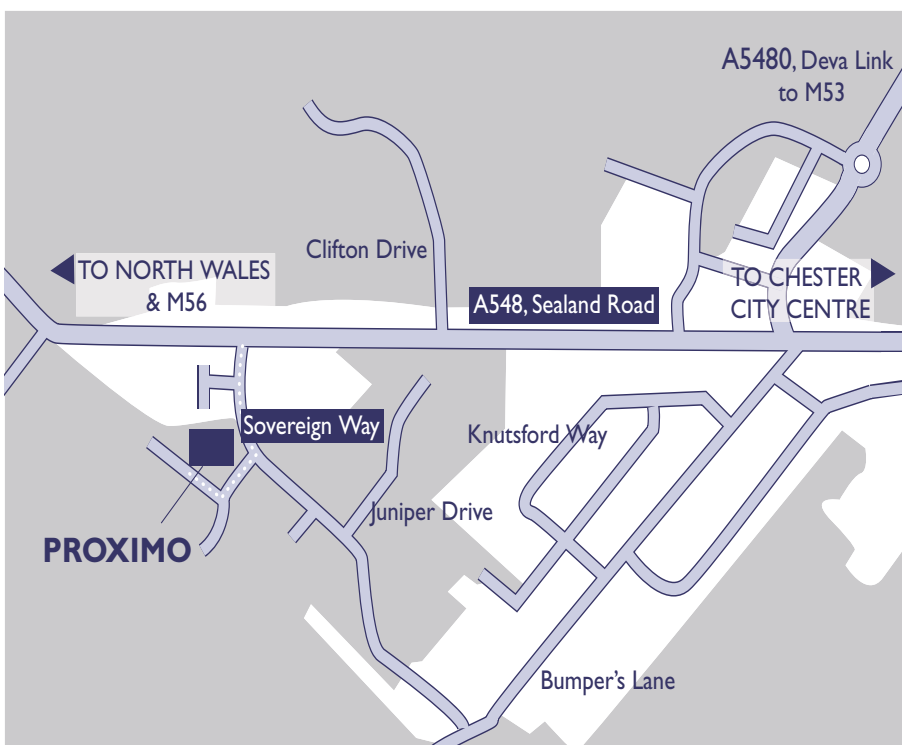

proximo[®]

forward thinking

Proximo Ltd.
Park House
Chantry Court
Sovereign Way
Chester
CHI 4QN

Tel 0870 777 0266
Fax 0870 777 0265

enquiries@proximo.co.uk

www.proximo.co.uk